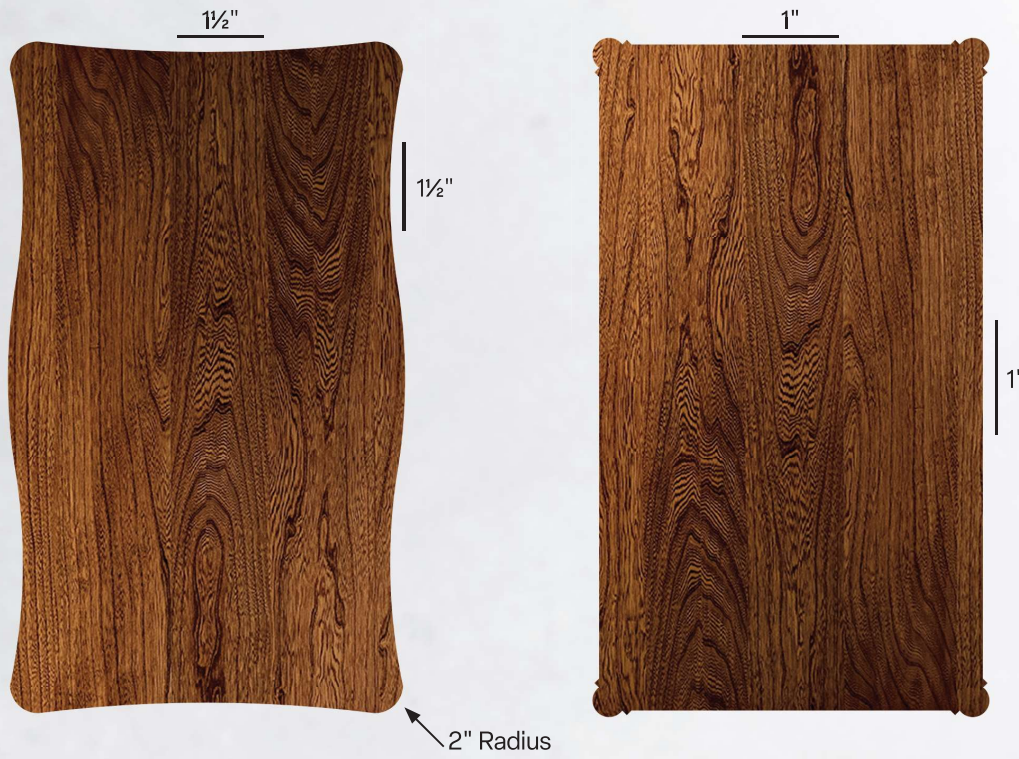

Additional Sizes Available, see Master Price List

# Top Shape Options

101

102

103

104

Dimensions are from longest point.

105

106

107

108

*Dimensions are from longest point.*

109

110

Ext. Table  
Grain runs short direction

Optional Feature: Available with any top.

111